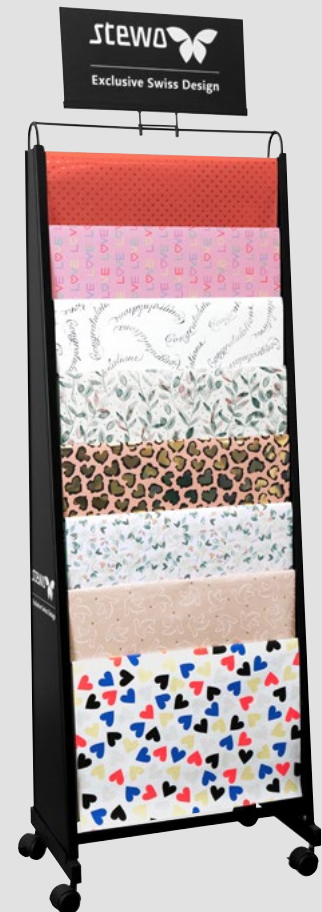

SHEET LADDER

for 240 sheets, 50×70 cm
55×36×178 cm | TU: 1 piece
(without content)

2589 1201 99 | PK 905

7 610431 384636

MINDFUL

CELEBRATION

PARTYTIME

YOUNGSTER