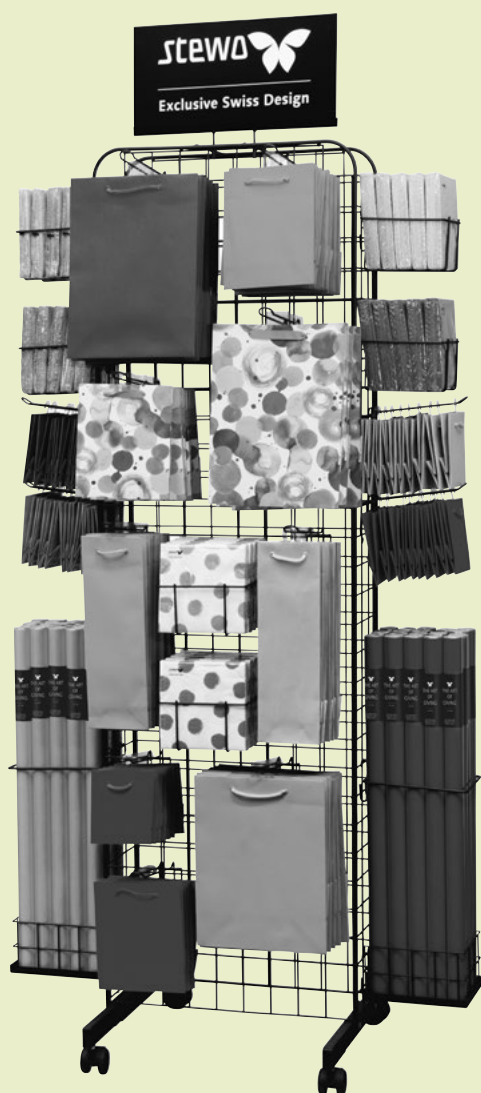

MULTI-DISPLAY WITH ATTACHMENTS

MULTI DISPLAY
incl. 40 hooks
52x51x199 cm | TU: 1 piece
(without content)

2589 1218 99 | PK 901